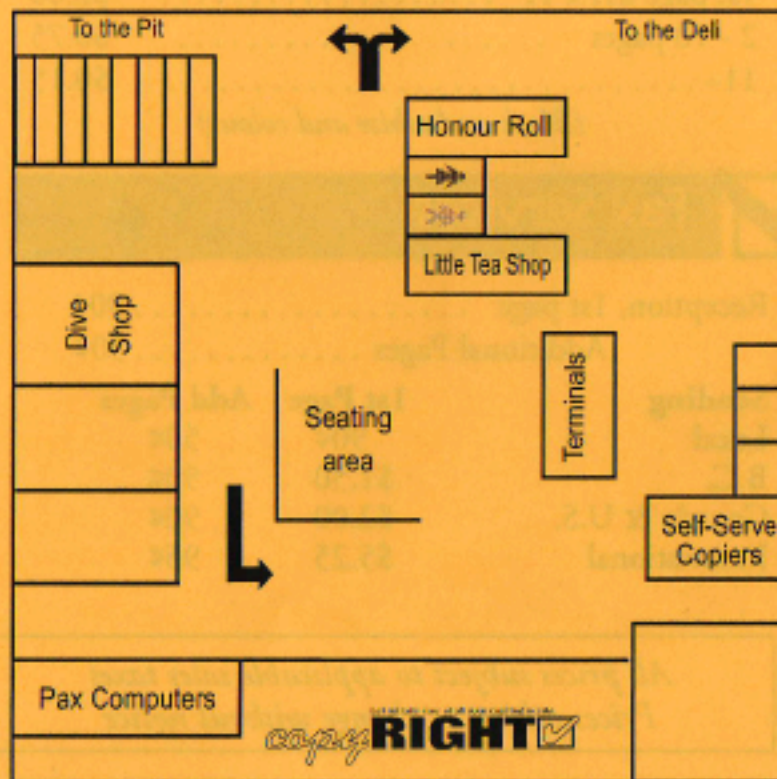

SELF-SERVE BLACK AND WHITE COPIES

Self-serve copiers are available
7 am to midnight
Seven days a week

Hours of Operation

School year - Mon to Fri 8:30 am - 5:30 pm
Summer/Exam periods 9 am - 5 pm

SUB Lower Level